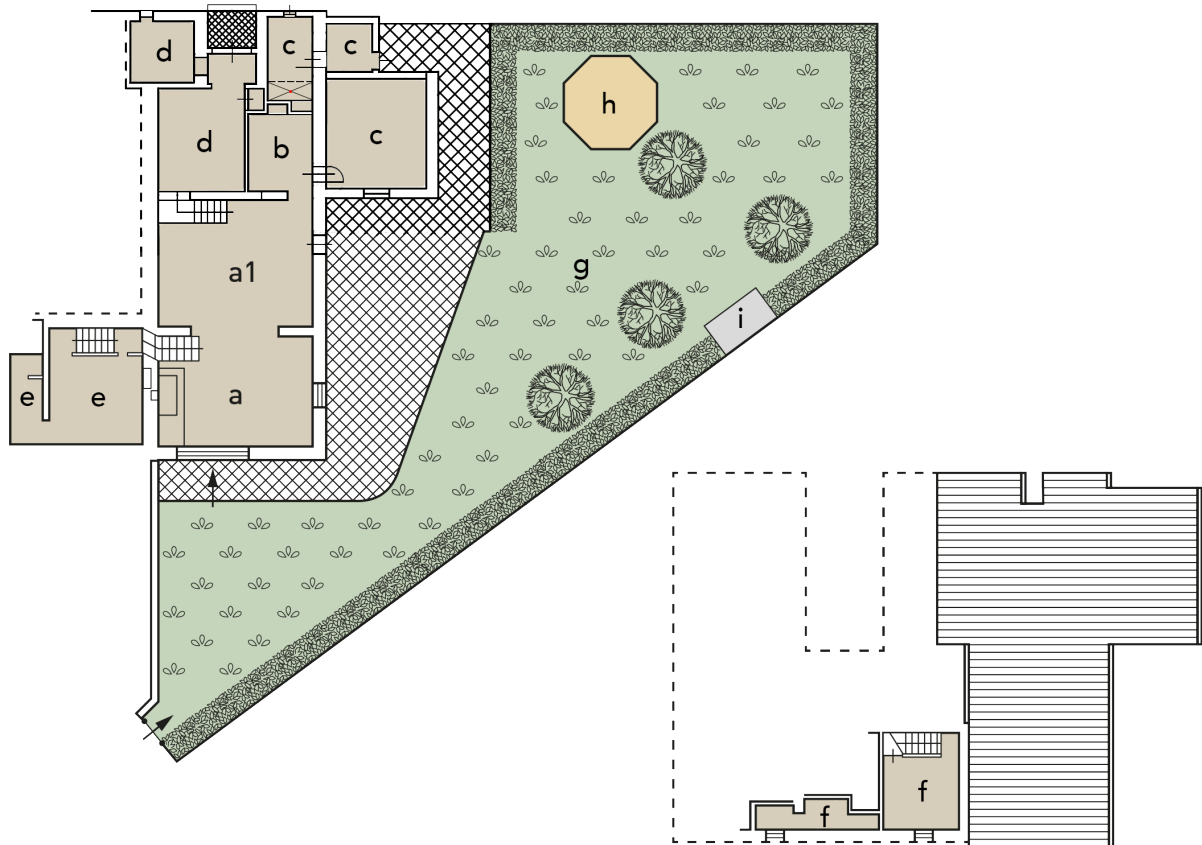

VILLA LA SELVA

WINE RESORT

Casa Colonica Oliveto

GROUND FLOOR

- a = living room with fireplace
- a1 = living room with kitchnette and dining area
- b = tv area with sofa bed
- c = double bedroom with ensuite bathroom

FIRST FLOOR

- f = double bedroom with ensuite bathroom

MEZZANINE

- d = double bedroom with ensuite bathroom and small romantic terrace
- e = double bedroom with ensuite bathroom

OUTDOOR

- g = private garden covering 500 sqm
- h = gazebo
- i = barbecue